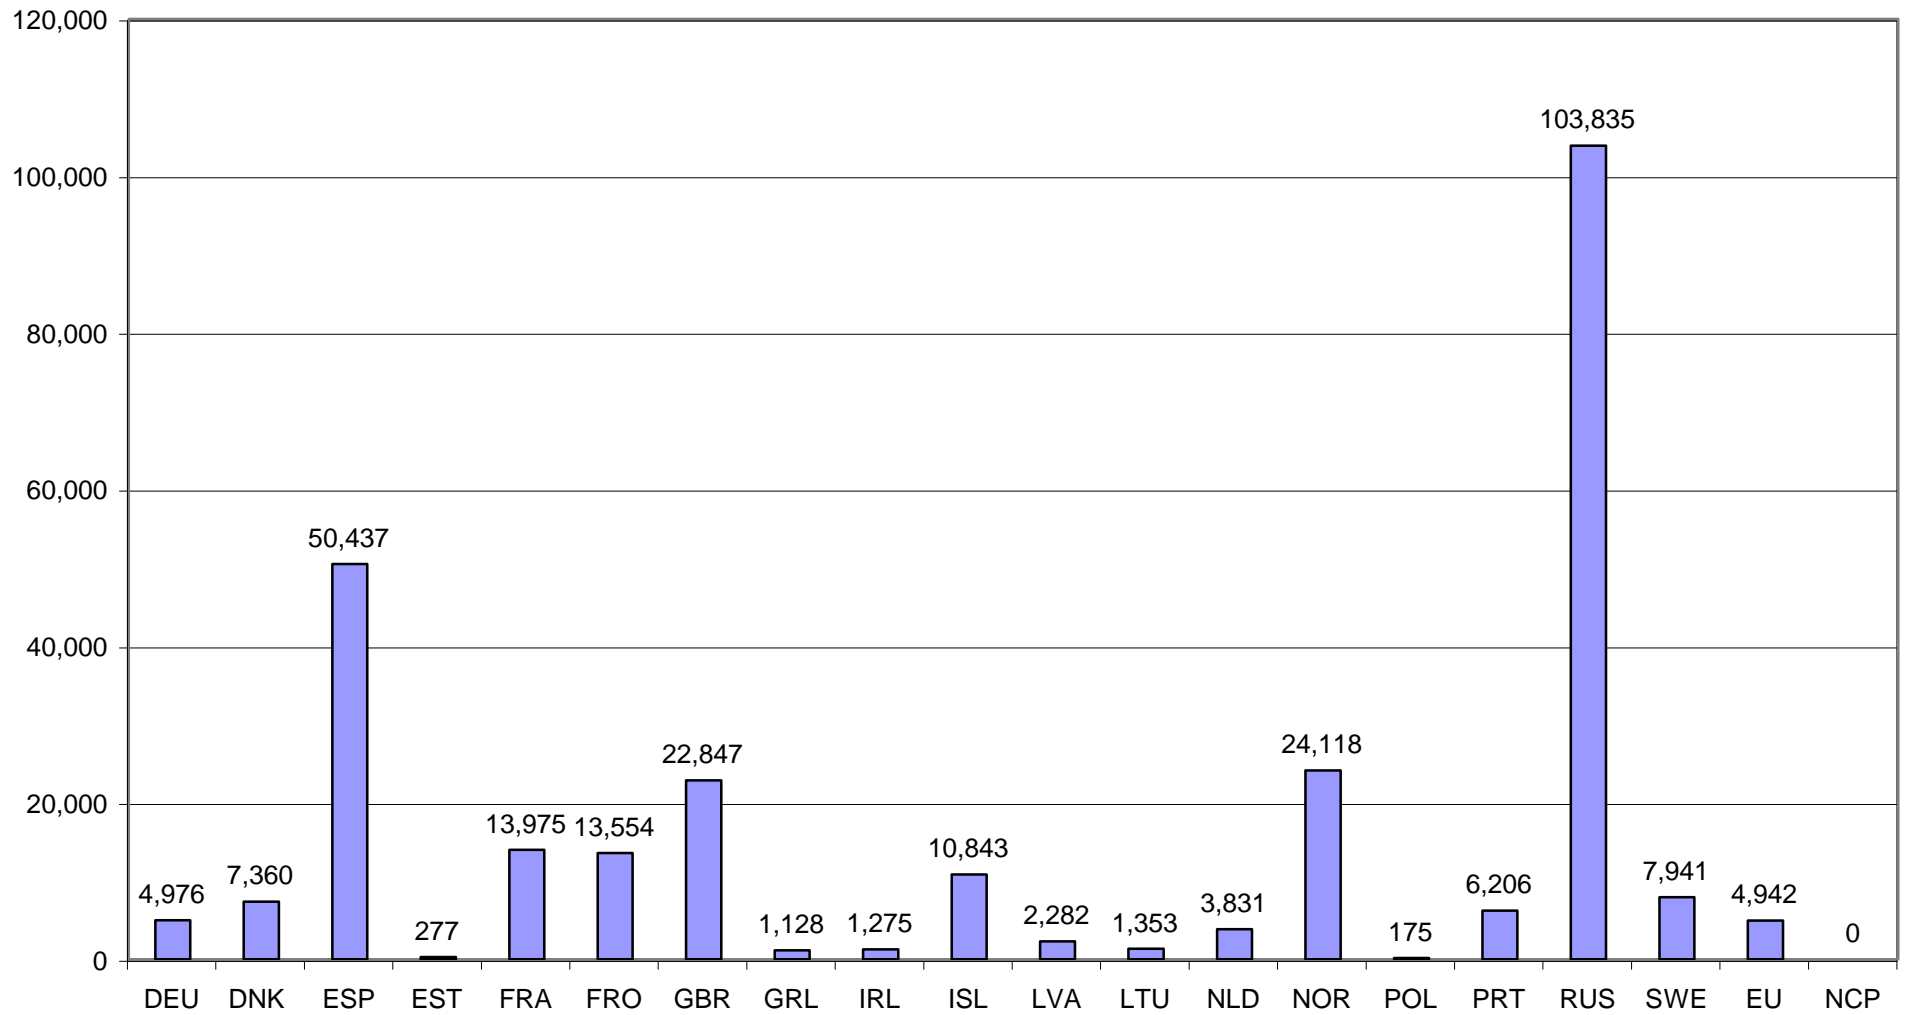

Messages received by month - 2002 to 2005

Messages received and stored

Messages received - all Contracting Parties - (July to June)

Messages received by CP - July 2004 to June 2005

Messages received by CP - July 2005 to June 2006