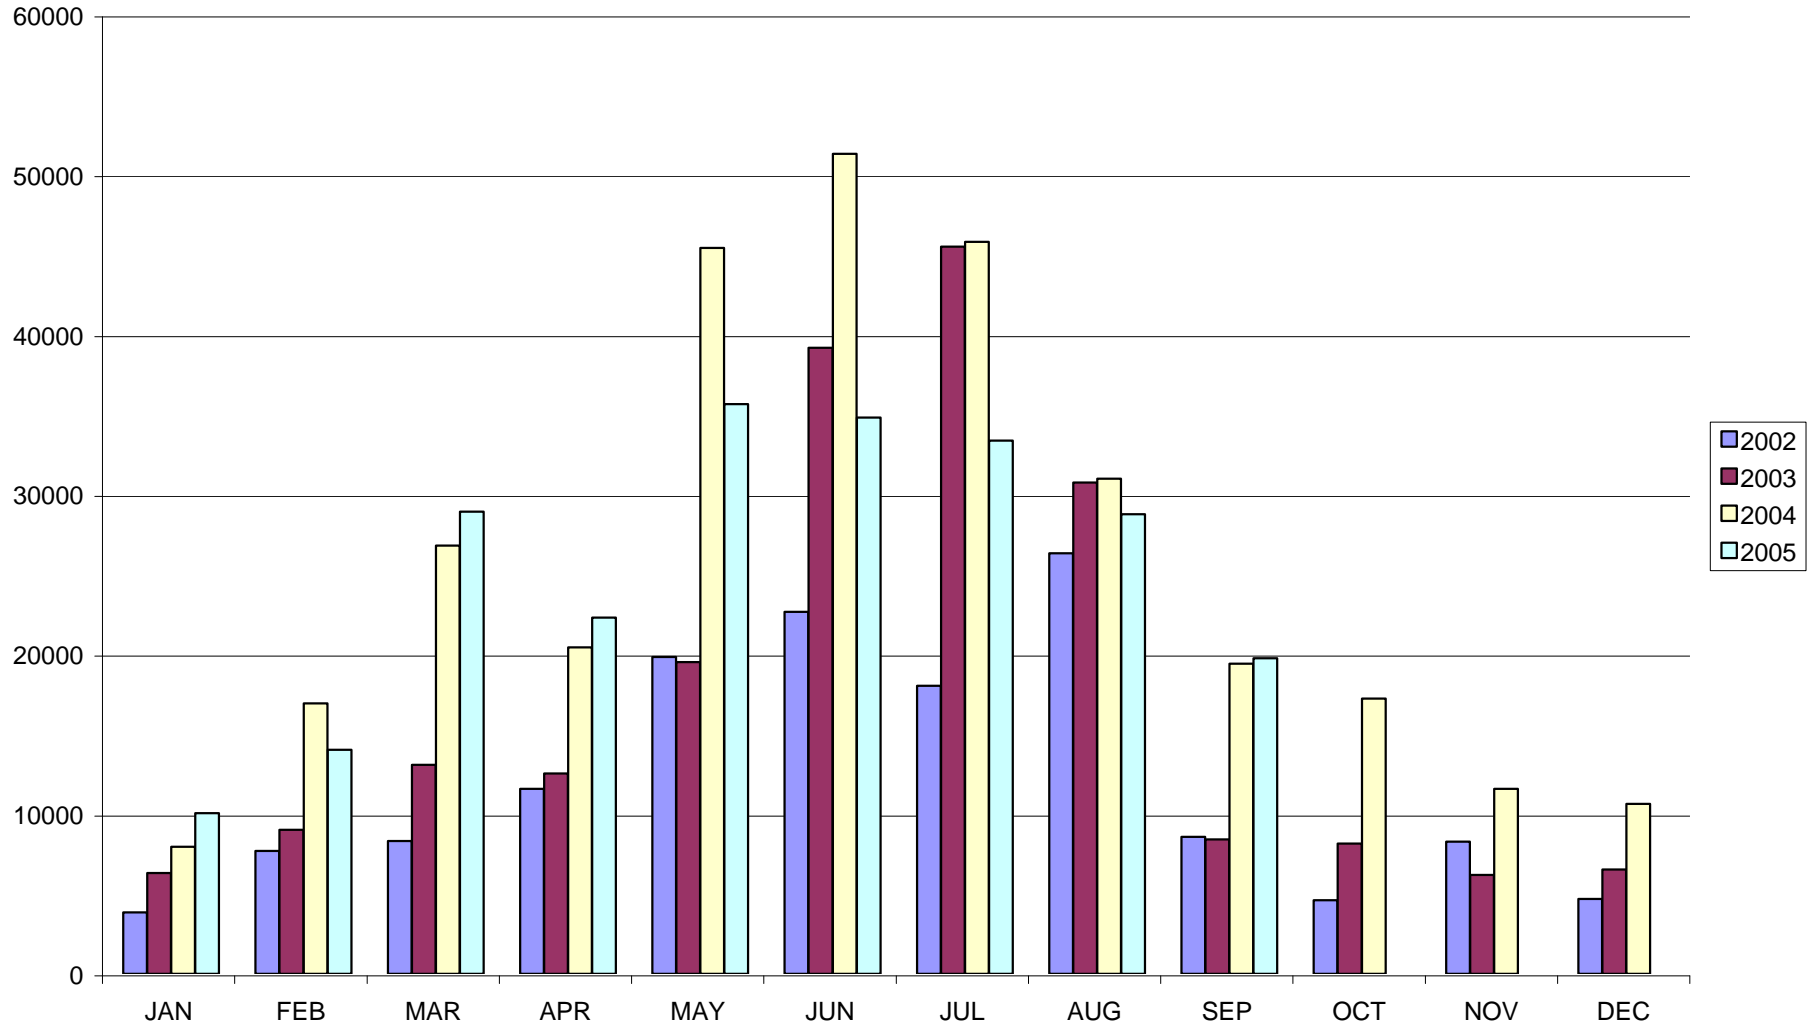

Messages received by month - 2002 to 2005

Messages received and stored

Messages received - all Contracting Parties - (July to June)

Messages received by CP - July 2004 to June 2005

Messages received by CP - July 2005 to June 2006