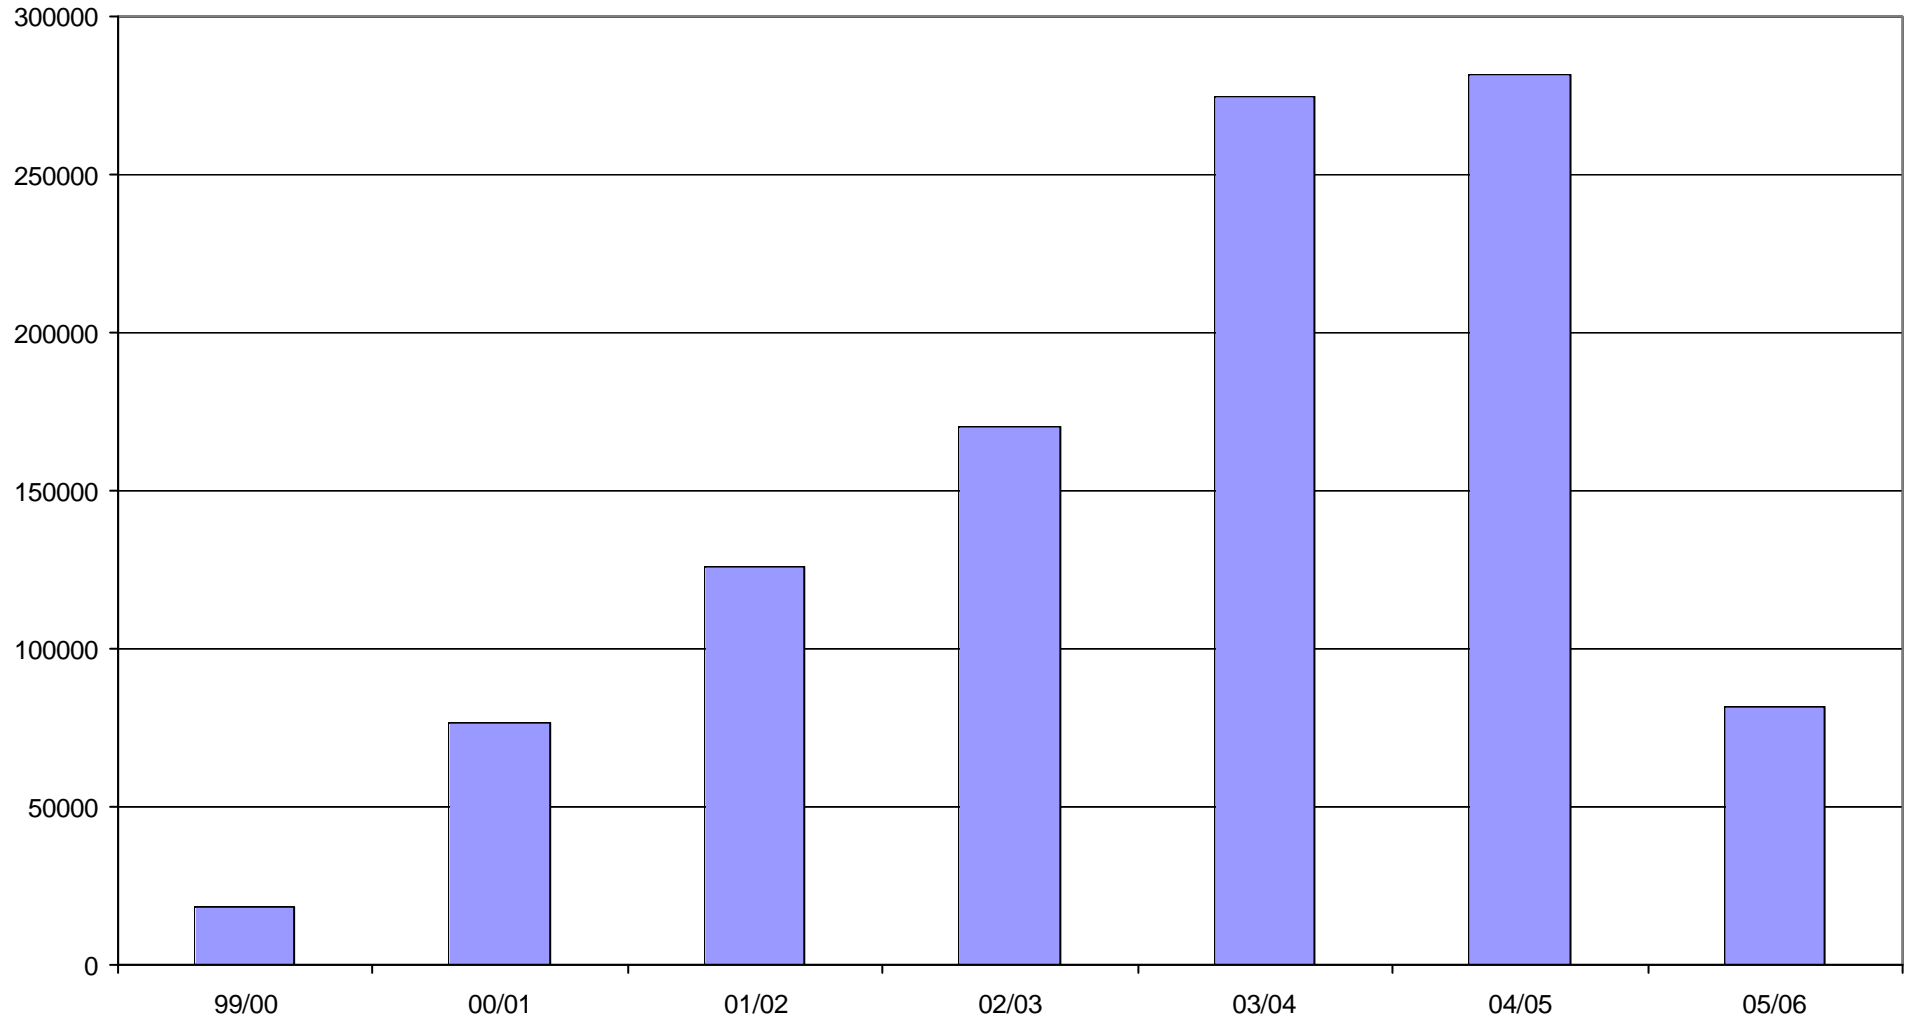

Messages received by month - 2002 to 2005

Messages received and stored

Messages received - all Contracting Parties - (July to June)

Messages received by CP - July 2004 to June 2005

Messages received by CP - July 2005 to June 2006